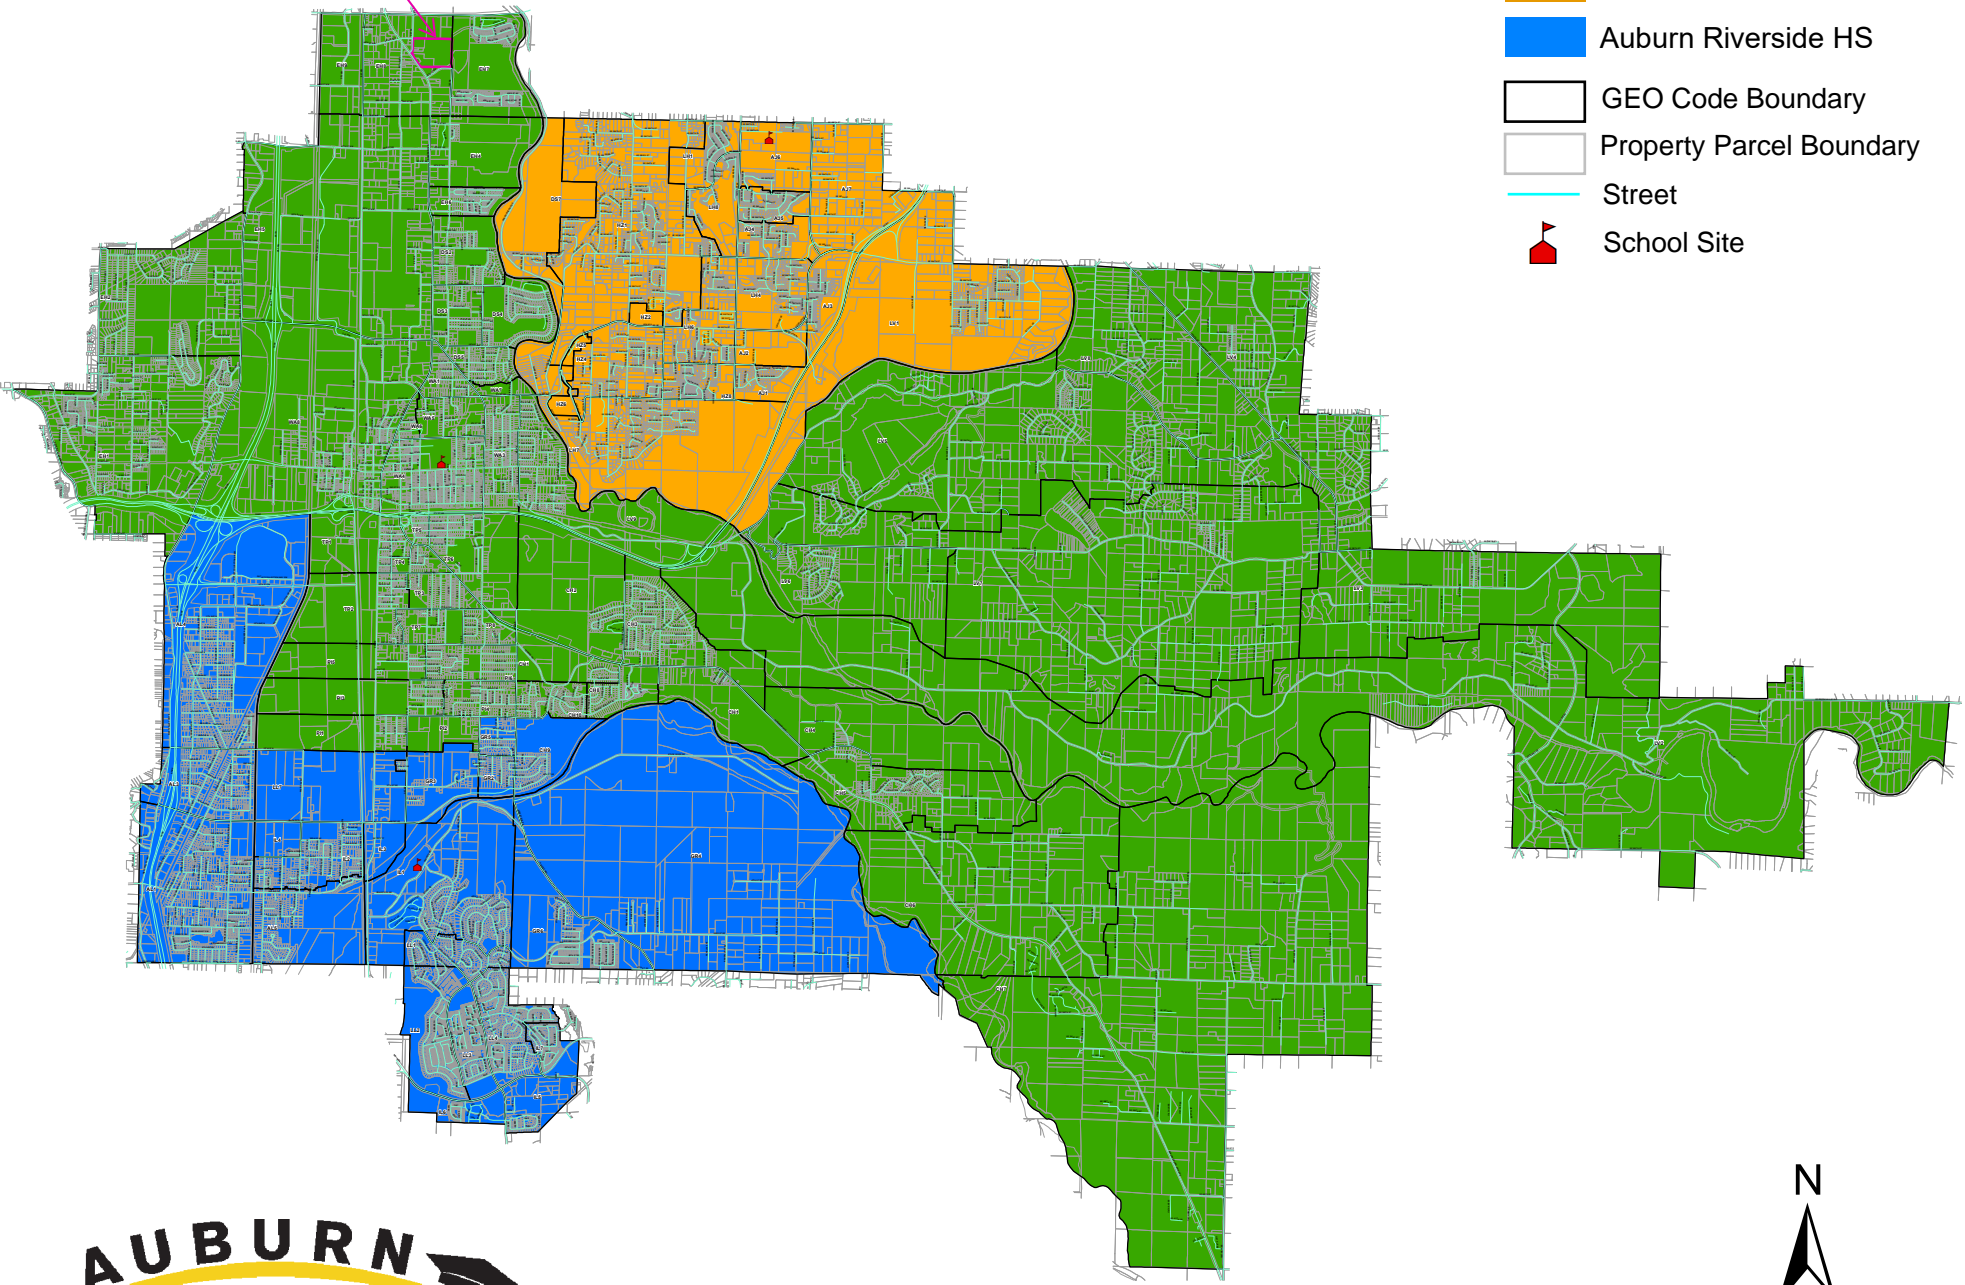

District Wide Scenario  
Revised 04-30-2020 v1  
HS Phase 1 Detailed View v1

Copper Gate Apt

- Auburn HS
- Auburn Mountainview HS
- Auburn Riverside HS
- GEO Code Boundary
- Property Parcel Boundary
- Street
- School Site